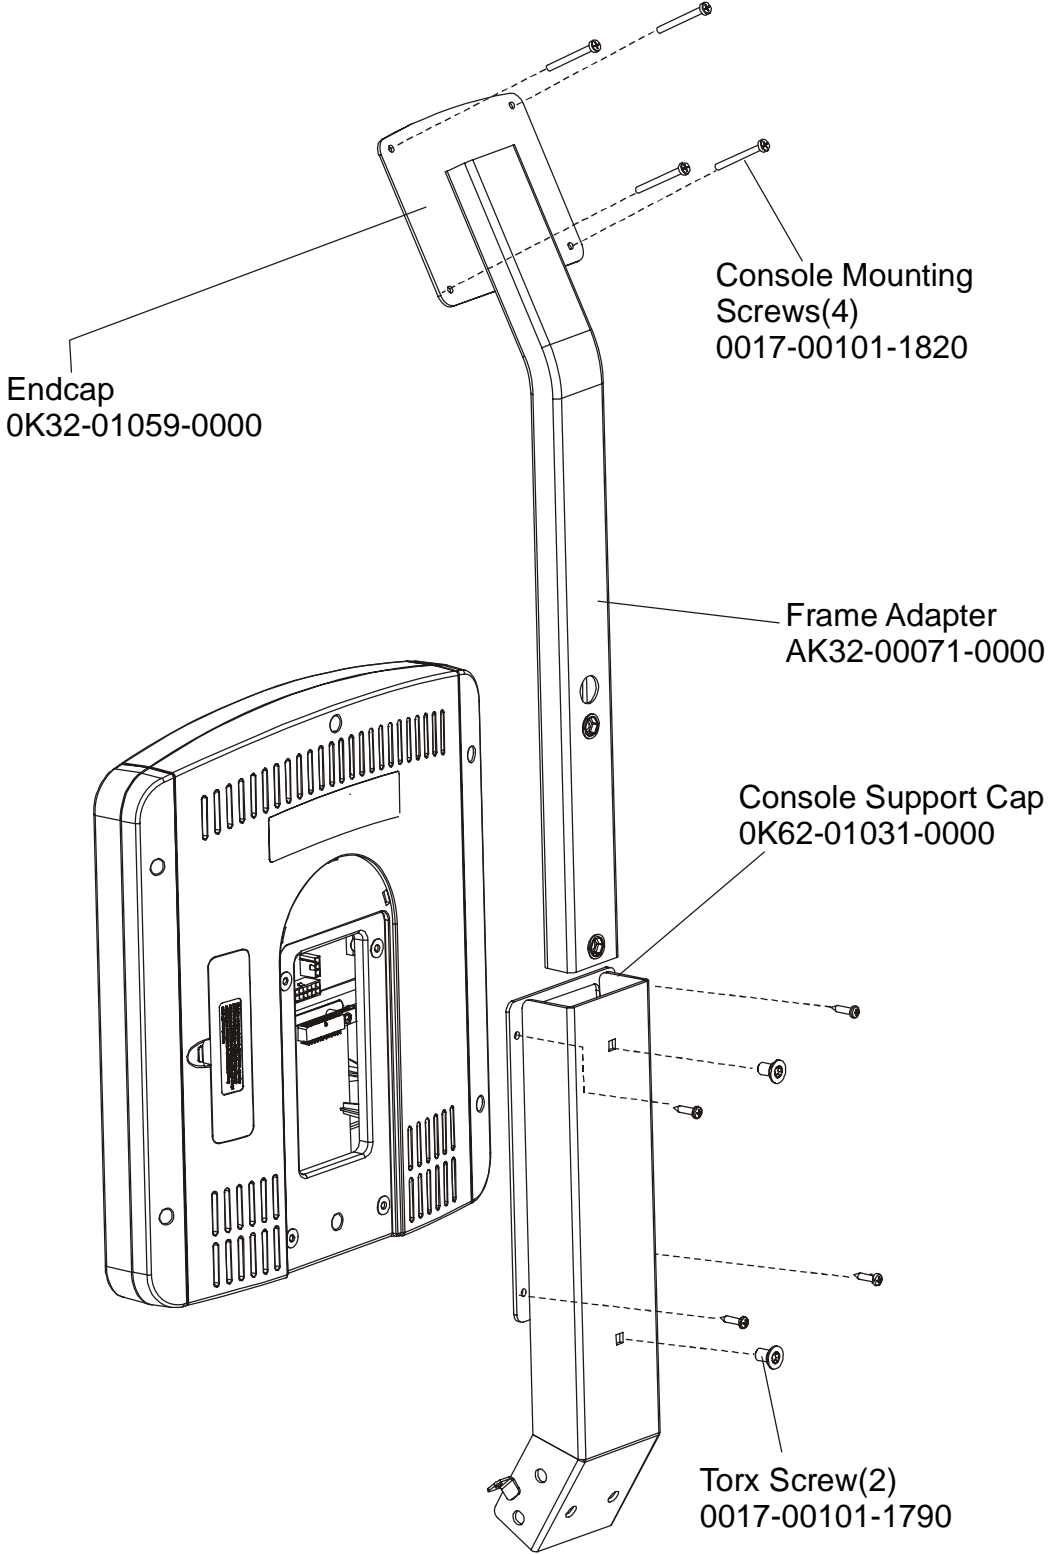

LCD 12.1-01 ENTERTAINMENT SYSTEM

Cross-Trainer (Silver) Mounting Hardware

LCD__-020_-01

OK62-01265-0000 BRKT: REMOTE; 93X/95Xi B